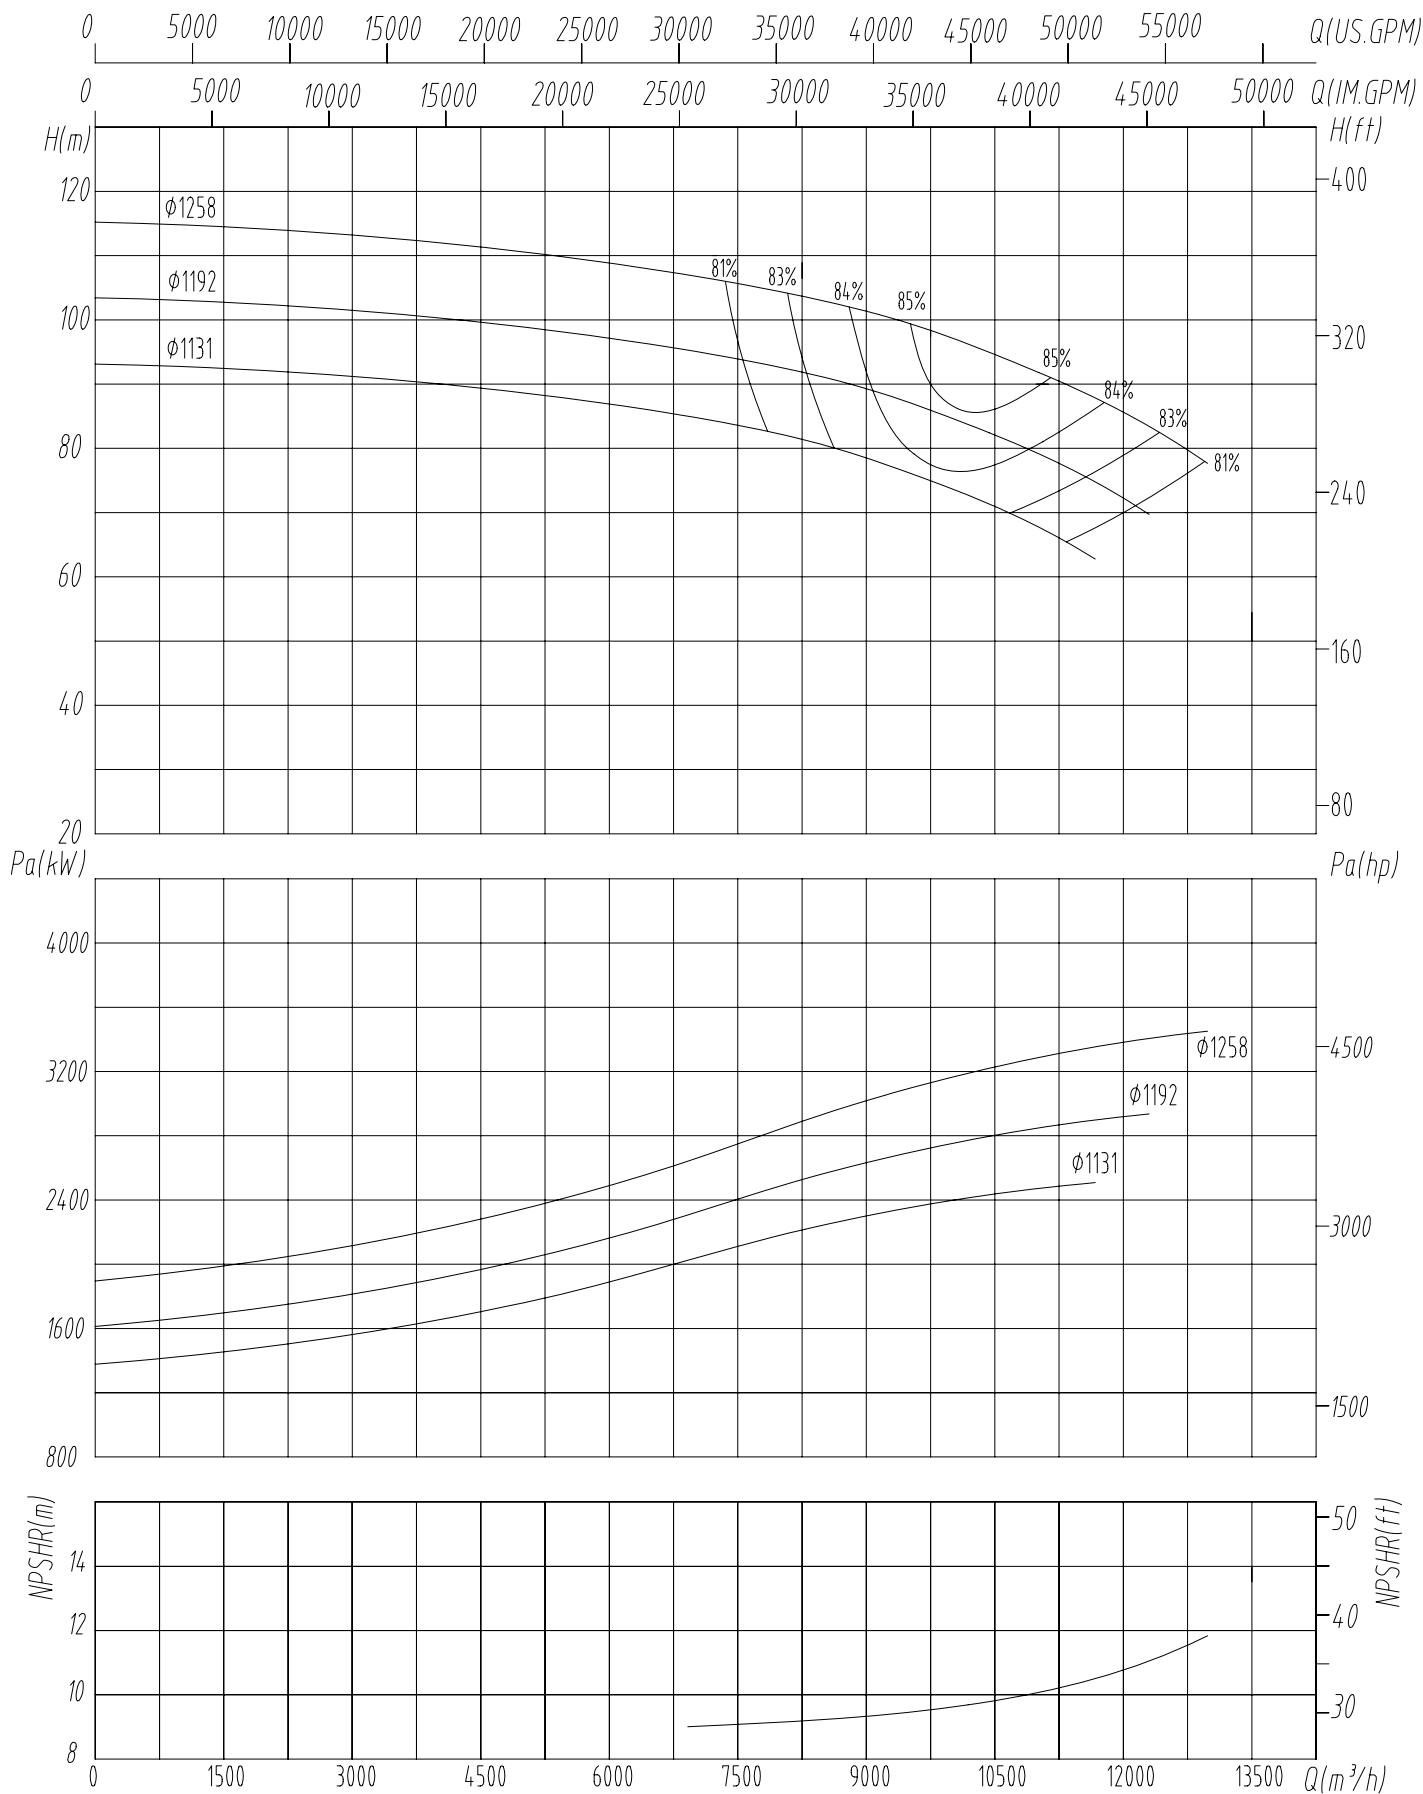

1000VCP-66 Performance Curve

60Hz

710r/min

note: Curves as per ISO 9906 2B

Design	X. Q
Chkd	
Date	

Hunan Credo Pump co.,ltd.