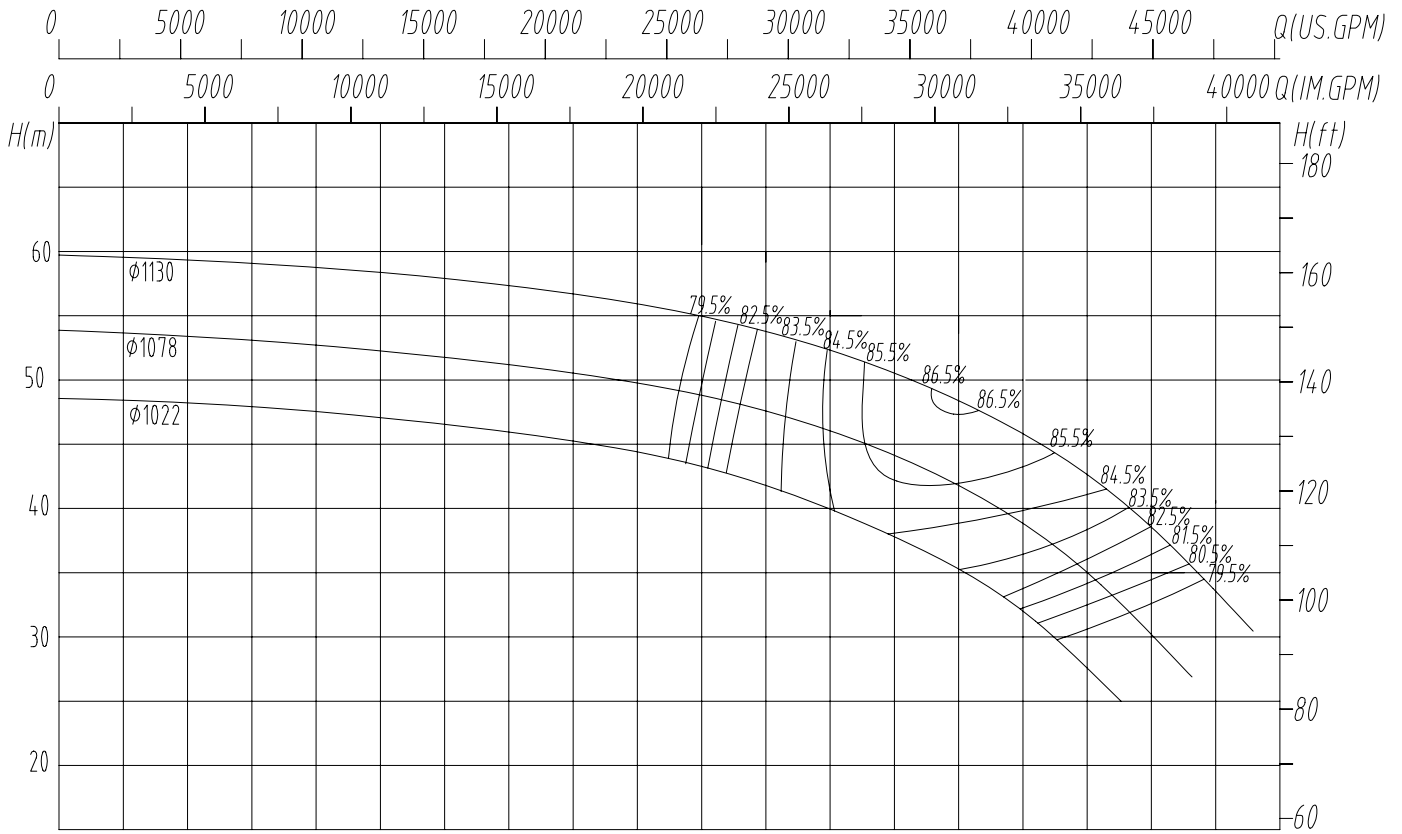

1000VCP-49 Performance Curve

60Hz
590r/min

note: Curves as per ISO 9906 2B

Design	
Chkd	
Date	

Hunan Credo Pump co.,ltd.