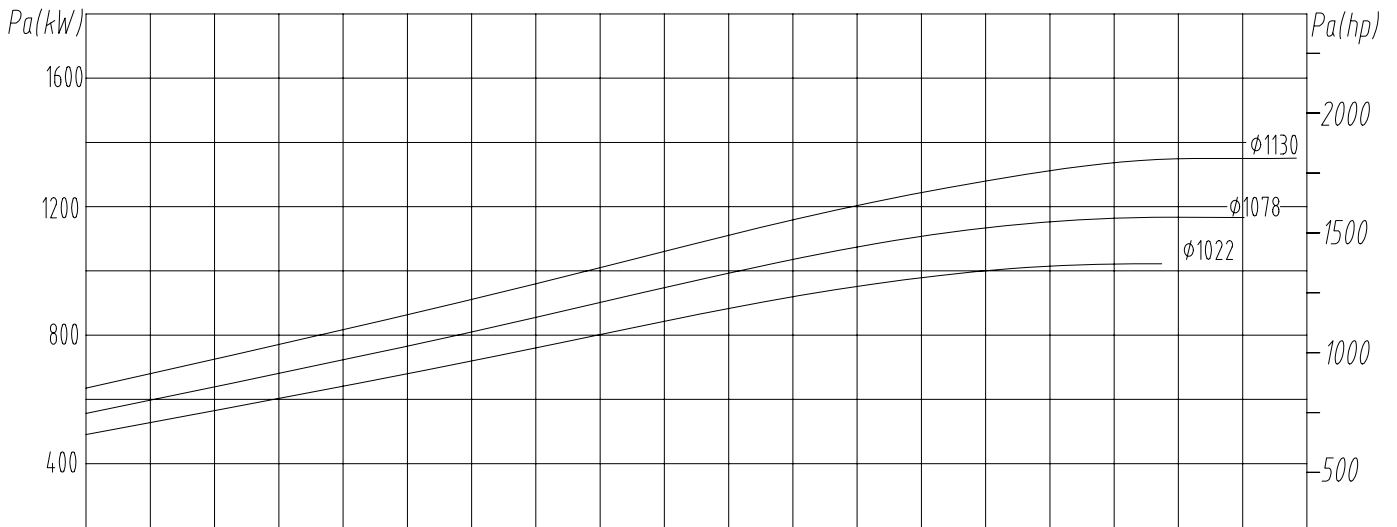

1000VCP-49 Performance Curve

60Hz
590r/min

note: Curves as per ISO 9906 2B

Design	
Chkd	
Date	

Hunan Credo Pump co.,ltd.