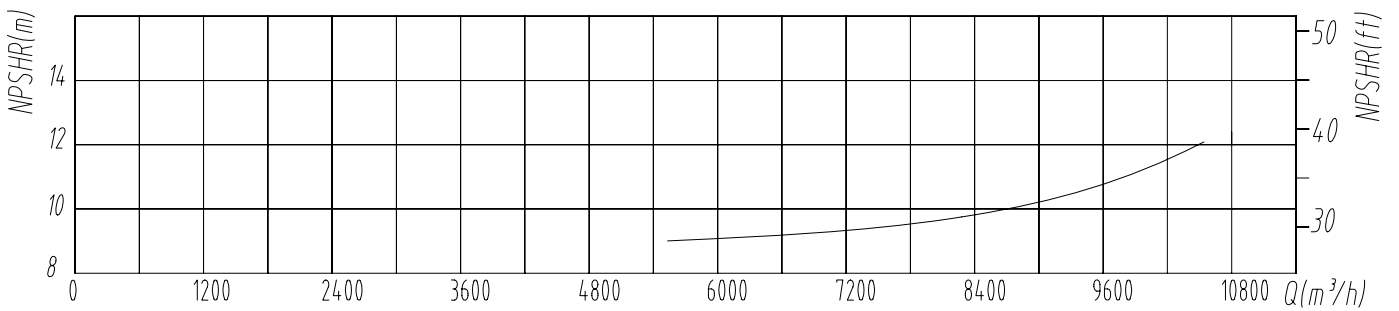

1000VCP-49 Performance Curve

60Hz
590r/min

note: Curves as per ISO 9906 2B

Design	
Chkd	
Date	

Hunan Credo Pump co.,ltd.